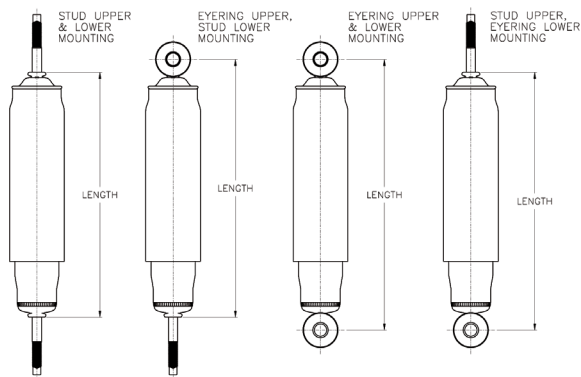

HOW TO MEASURE EXTENDED & COLLAPSED LENGTHS OF SHOCK ABSORBERS